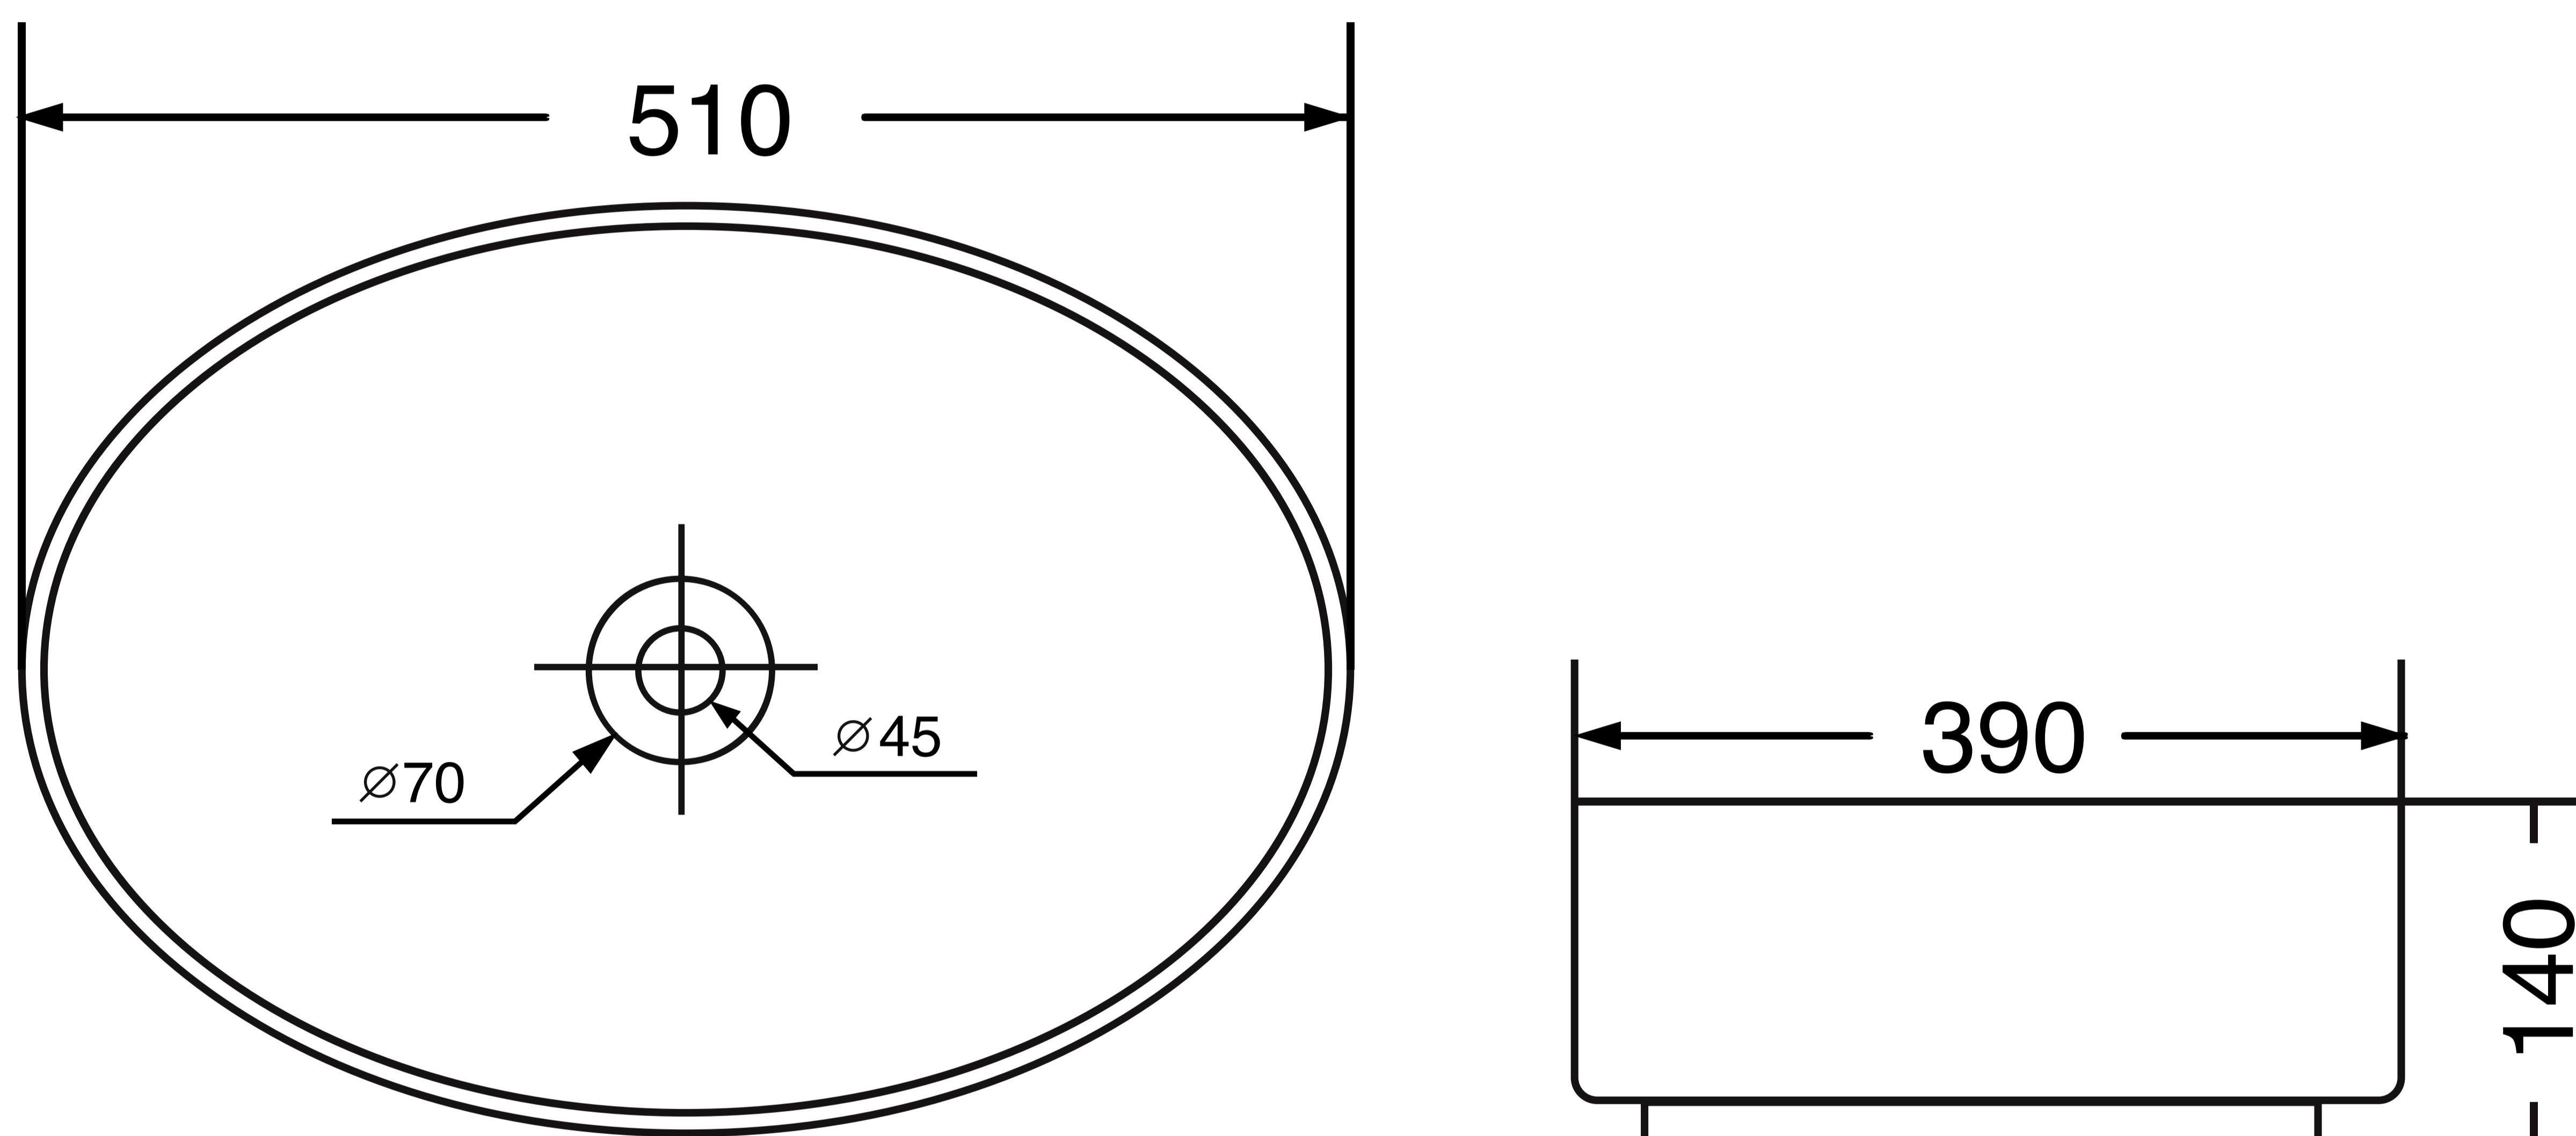

Table Mounted Wash Basin

Product Code : 1740

Technical Drawing

All dimension are in **mm**